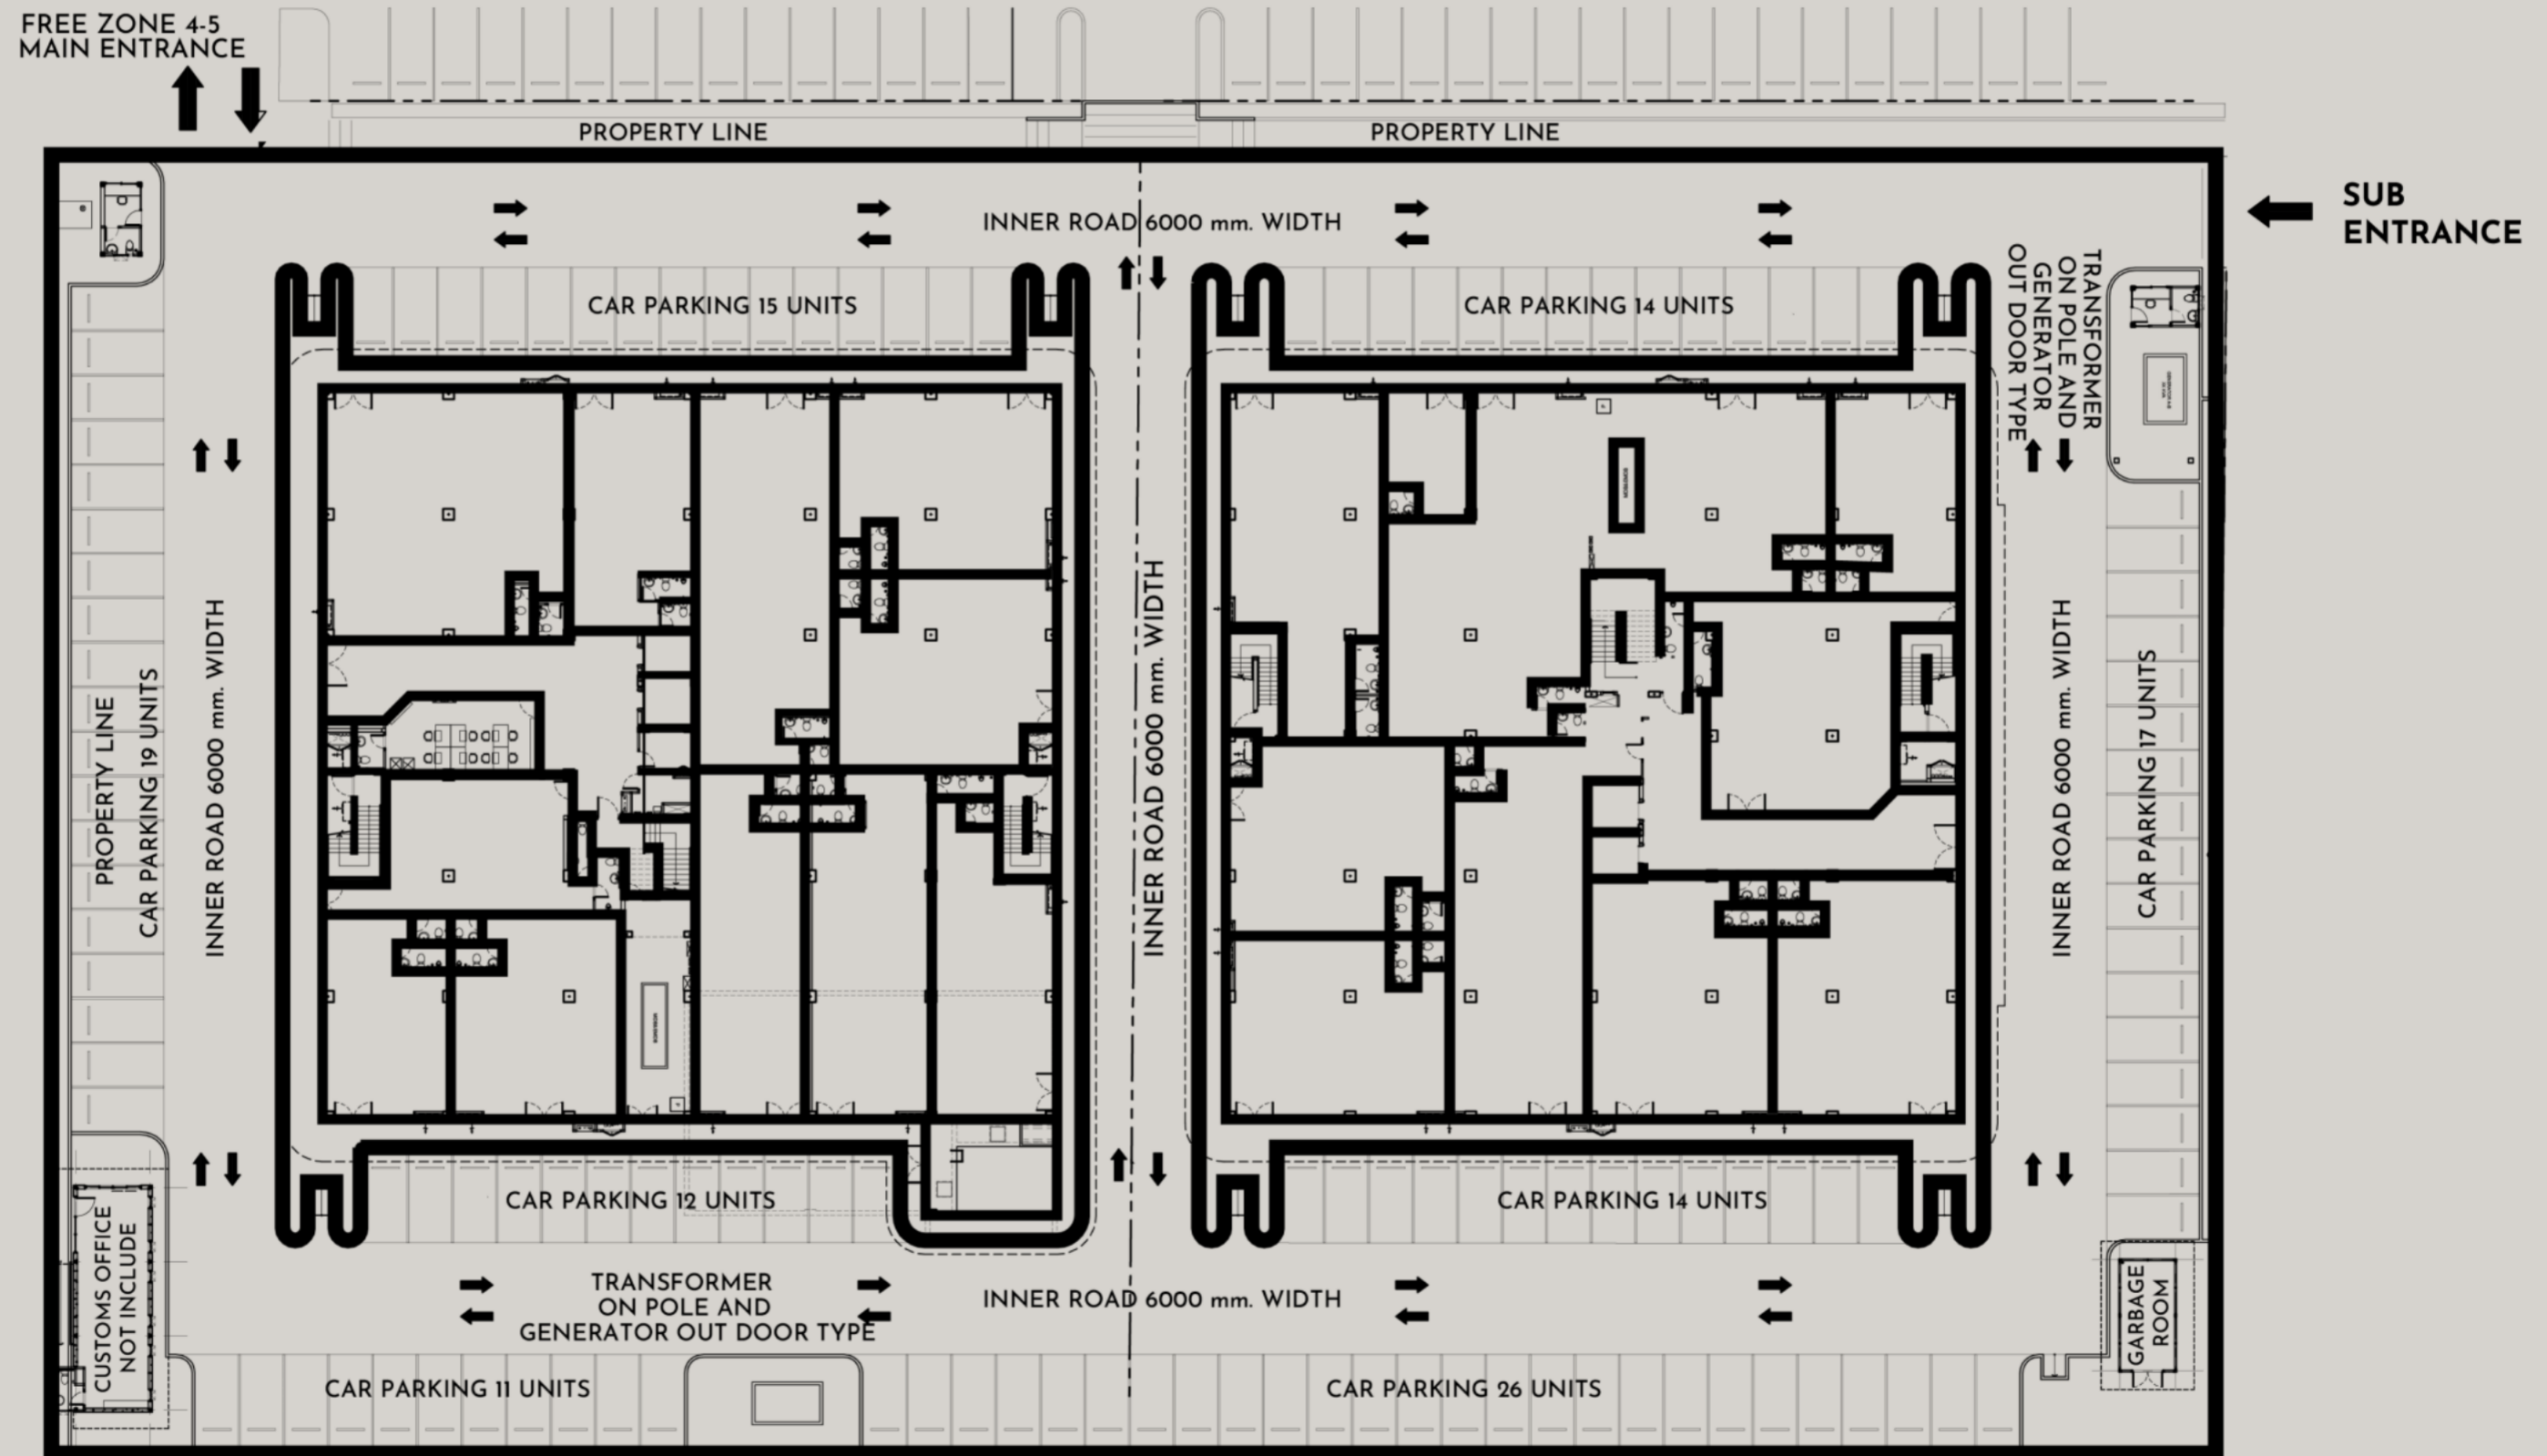

# FLOOR PLAN

**FREEZONE 4**

**FREEZONE 5**

TOTAL CAR PARKING 137 UNITS